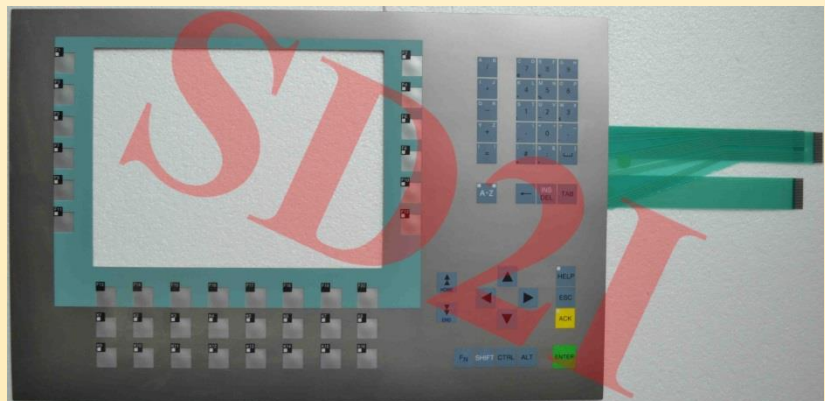

Specification

Membrane keyboard SIEMENS MP277-10'' 6AV6643-0DD01-1AX1: CLAV080115

Model name	CLAV080115
Outline dimension	445mm x 290mm
Window dimension	213mm x 160mm
Window position	63mm from the left edge 29mm from the top edge
Key quantity	74
Length output cable	2 x 183mm + 200mm
Output connector	3 Carbone 24 pts
Number of wires	68
Serigraphy	9 Colors
Adhesive	Back polyester 3M